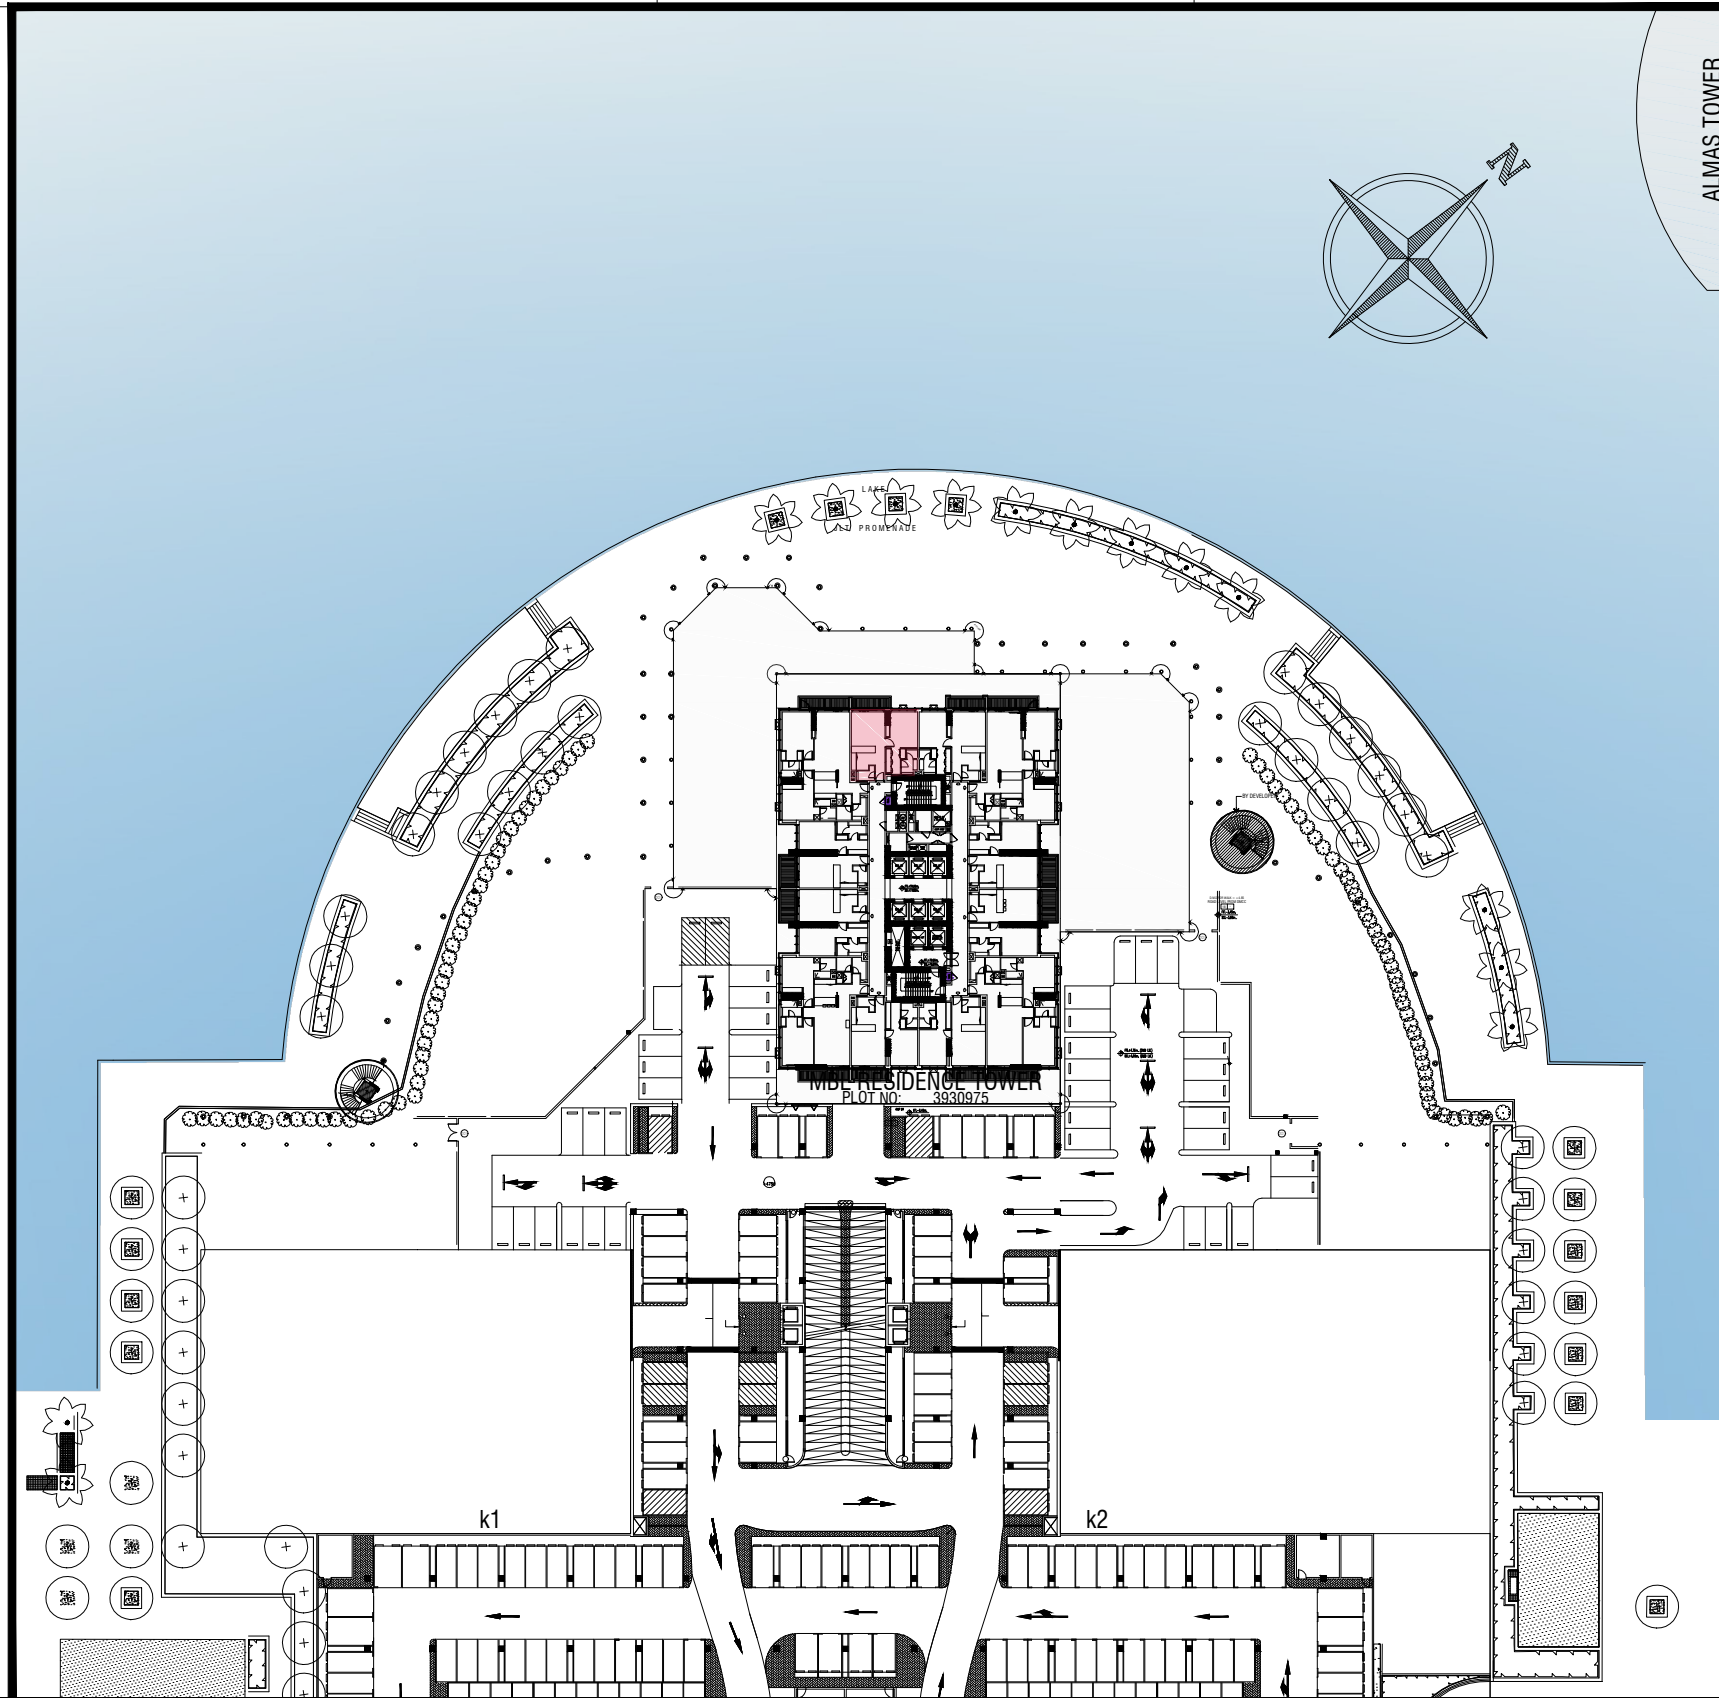

CLUSTER : K

BUILDING NAME. : MBL RESIDENCE TOWER

ENGINEERING DEPARTMENT

CHECKED BY :

APPROVED BY :

SALES DEPARTMENT

CHECKED BY :

APPROVED BY :

FLOOR PLAN

MASTER PLAN

PROJECT NAME : MBL RESIDENCE TOWER

REMARKS : LAKE VIEW

FLOOR NO. : 23

APARTMENT NO. : 2301

UNIT AREA :	697.29	Sq.ft
BALCONY AREA :	78.14	Sq.ft
TOTAL :	775.43	Sq.ft

PAGE NO. :
DATE : 17/07/2017