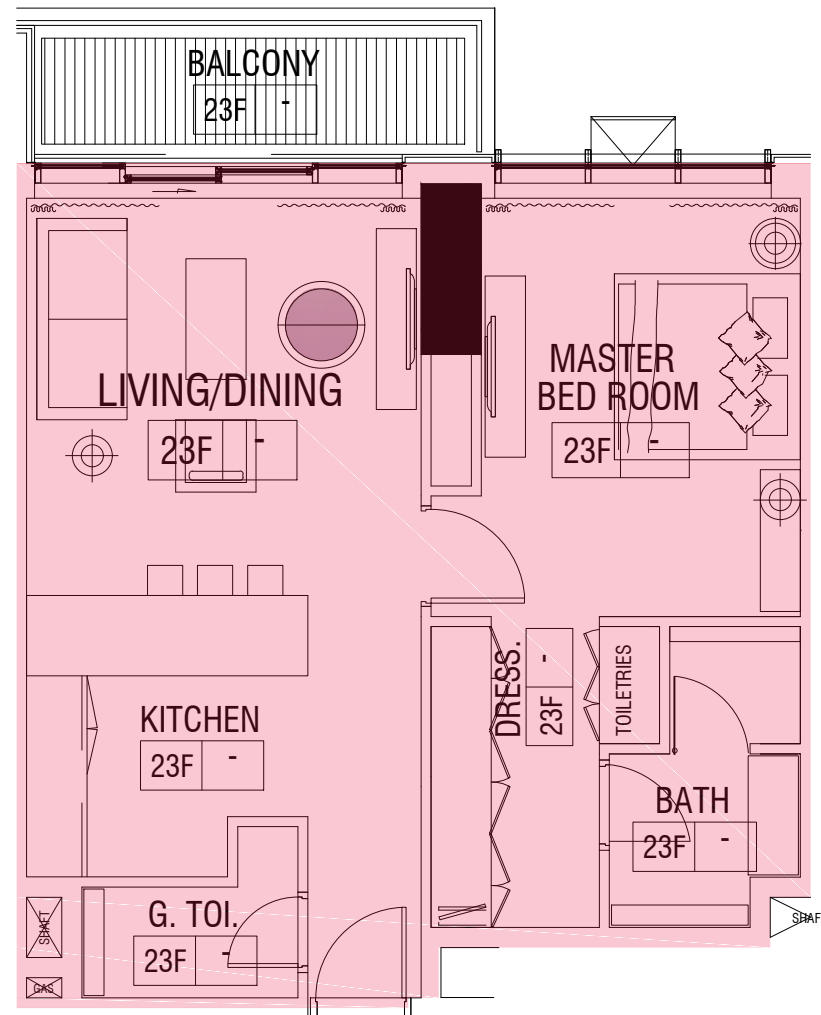

CLUSTER : K

BUILDING NAME. : MBL RESIDENCE TOWER

ENGINEERING DEPARTMENT

CHECKED BY :

APPROVED BY :

SALES DEPARTMENT

CHECKED BY :

APPROVED BY :

FLOOR PLAN

MASTER PLAN

PROJECT NAME : MBL RESIDENCE TOWER

REMARKS : LAKE VIEW

FLOOR NO. : 23

APARTMENT NO. : 2301

UNIT AREA :	697.29	Sq.ft
BALCONY AREA :	78.14	Sq.ft
TOTAL :	775.43	Sq.ft

PAGE NO. :
DATE : 17/07/2017